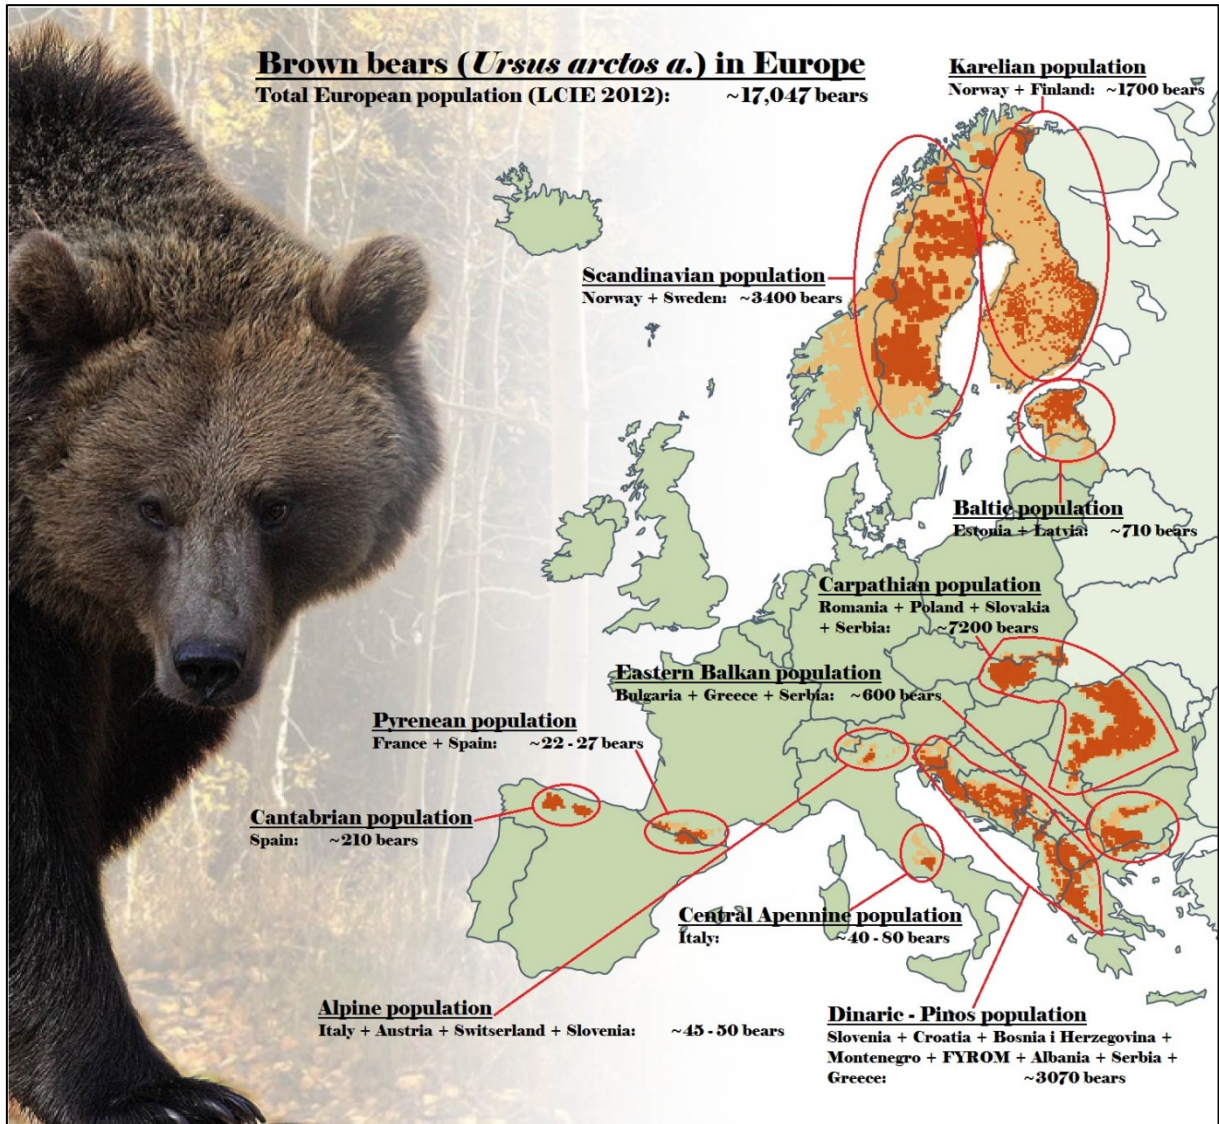

IBAN: NL26TRIO0254692664
 BIC / SWIFT: TRIONL2U
 KvK Utrecht: 411 86 102

European brown bears

1 Cantabrian	± 210	6 East Balkan	± 600
2 Pyrenees	± 22 - 27	7 Carpathian	± 7.200
3 Alps	± 40 - 50	8 Scandinavian	± 3.400
4 Abruzzo	± 40 - 80	9 Karelian (without Russia)	± 1.700
5 Dinaric-Pindos	± 3.070	10 Baltic (without Russia)	± 710